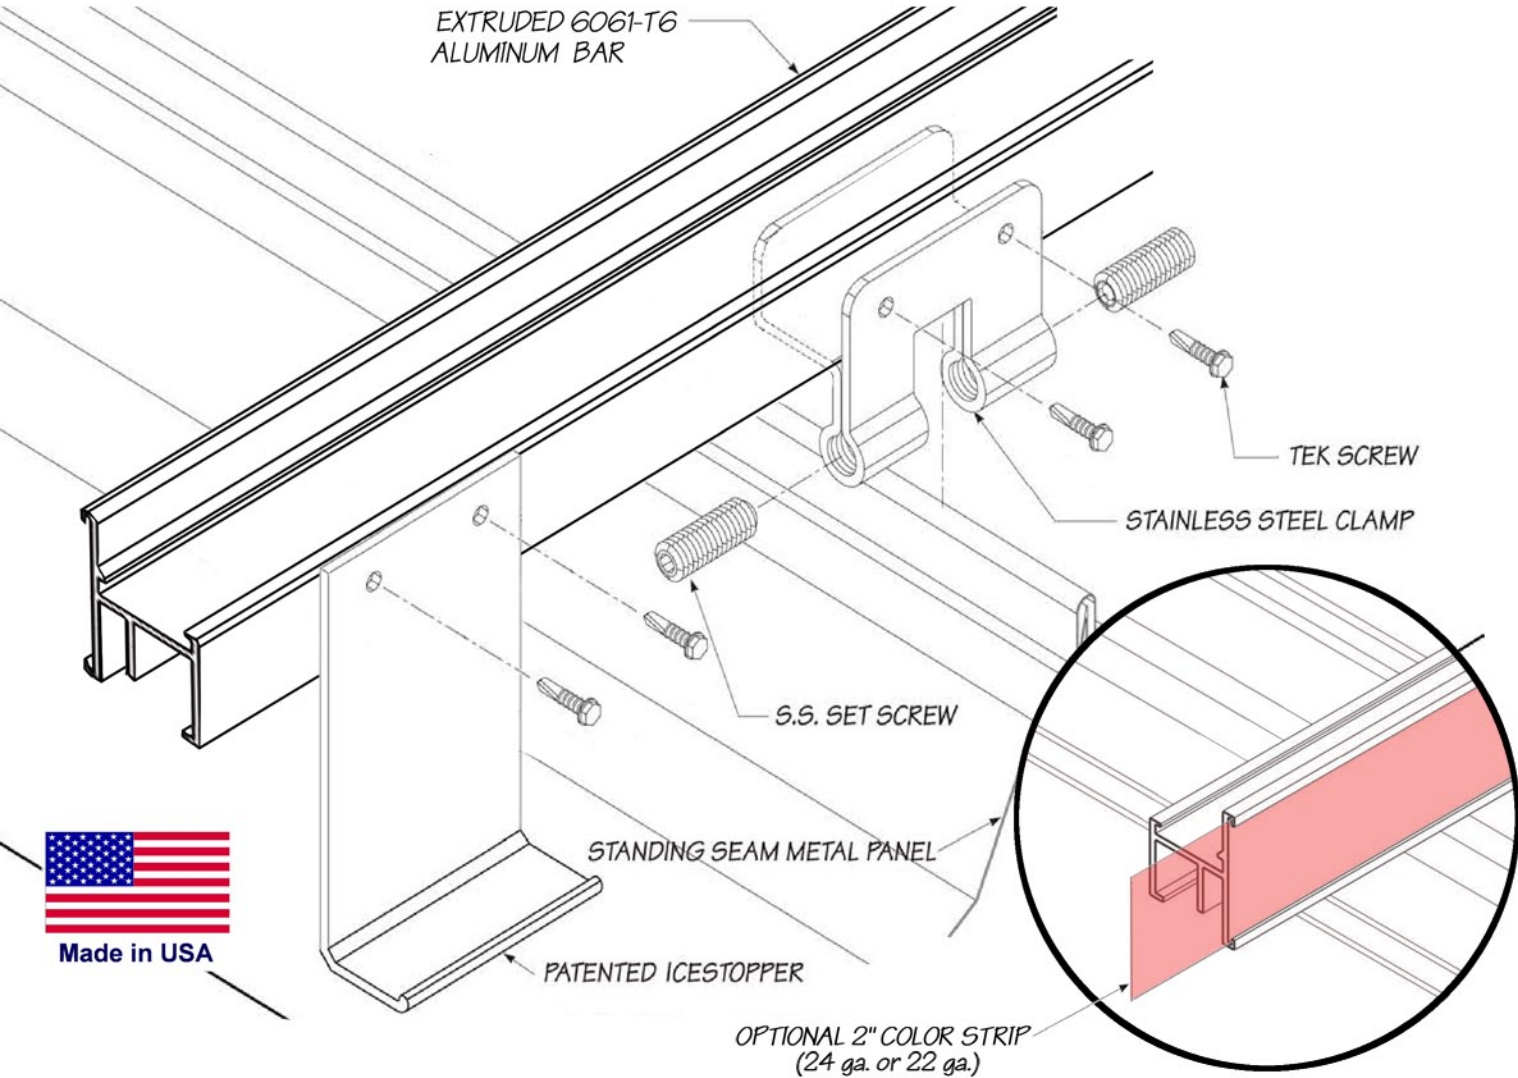

ColorBar

1 (800) 766-5291
(717)737-4398

www.SNOBARCOLORBAR.com

Call Today For A Quote!

ColorBar is a year-round, extruded aluminum bar designed for maximum retention time. ColorBar can be color matched to the roof with 2" metal color strips, available from us in 36 standard colors, or using a piece of the actual leftover roof panels. Systems can be designed for most roof panels with top-loading, non-penetrating, stainless steel clamp-on attachment or aluminum screw down colorbrackets. Optional Ice Stoppers can be used to prevent snow and ice from sliding under the rail for maximum holding efficiency.

Placement in just isolated areas such as chimneys, doorways, vents and partial roof sections is NOT recommended.

For quick cost estimates, please visit www.spacingtool.com.